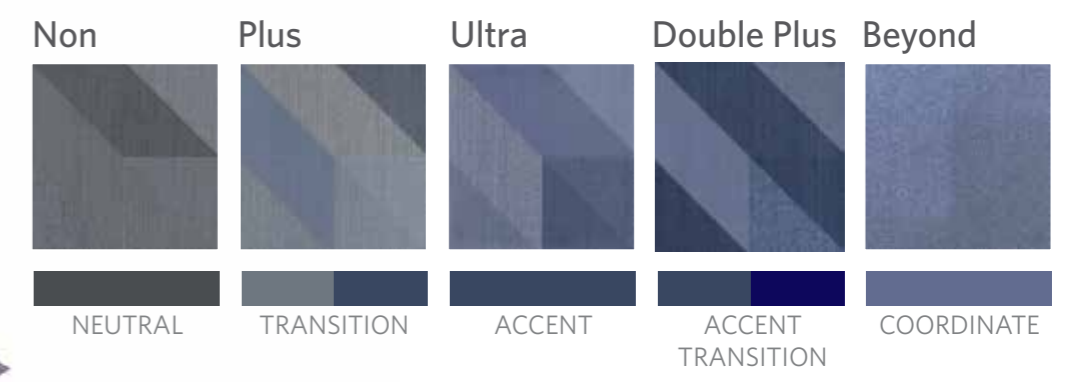

# PLAYANGLE

Non/ Plus/ Ultra/ Double Plus  
Beyond

Milliken®

SHIFTING  
YOUR SPACE  
PARADIGM

The PlayAngle collection consists of 5 different patterns, enabling customizable gradation lengths for any given space.

Each pattern has a three level gradation A-B-C resembling:  
Dark-Medium-Light values within each pattern set.  
All 4 patterns can be connected to create a larger gradation, or numerous other layout configurations.

**The Accent - Ultra**

Ultraviolet A  
ULT151-38

Ultraviolet B  
ULT151

Ultraviolet C  
ULT144-151

**The Accent Transition - Double Plus**

Violet Ocean A  
DPS38-19-151

Violet Ocean B  
DPS151-19

Violet Ocean C  
DPS151-119-19