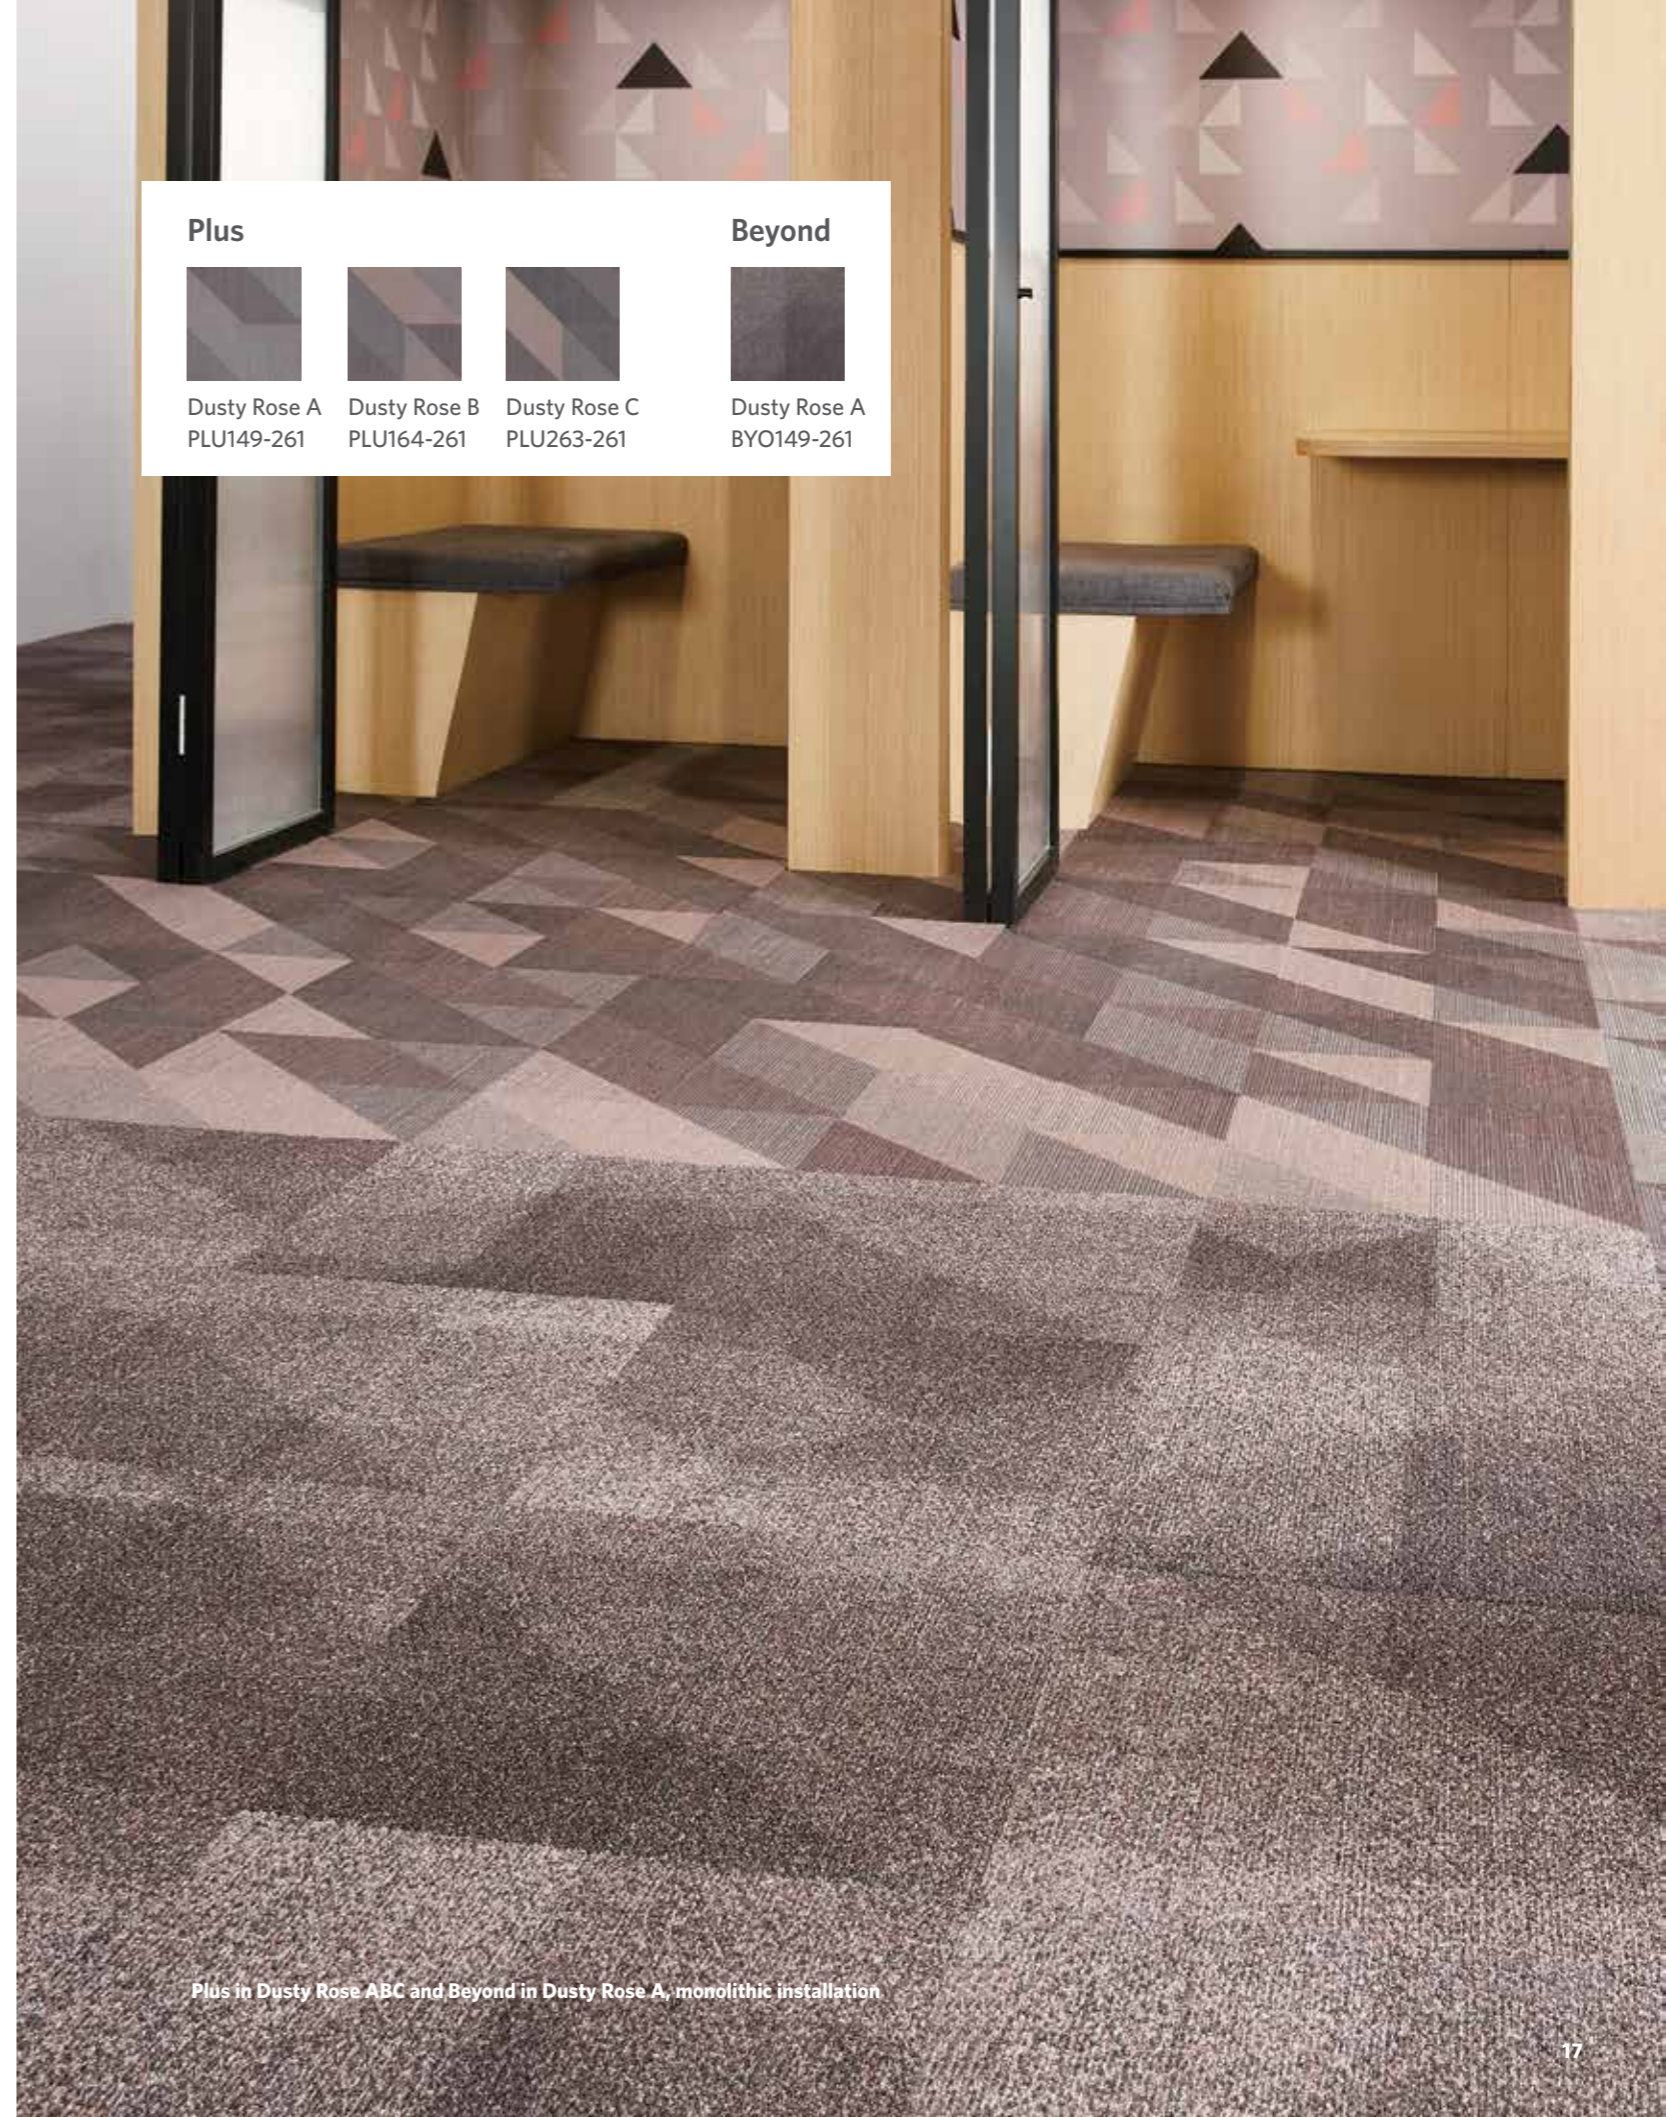

Plus in Dusty Rose ABC and Beyond in Dusty Rose A, monolithic installation