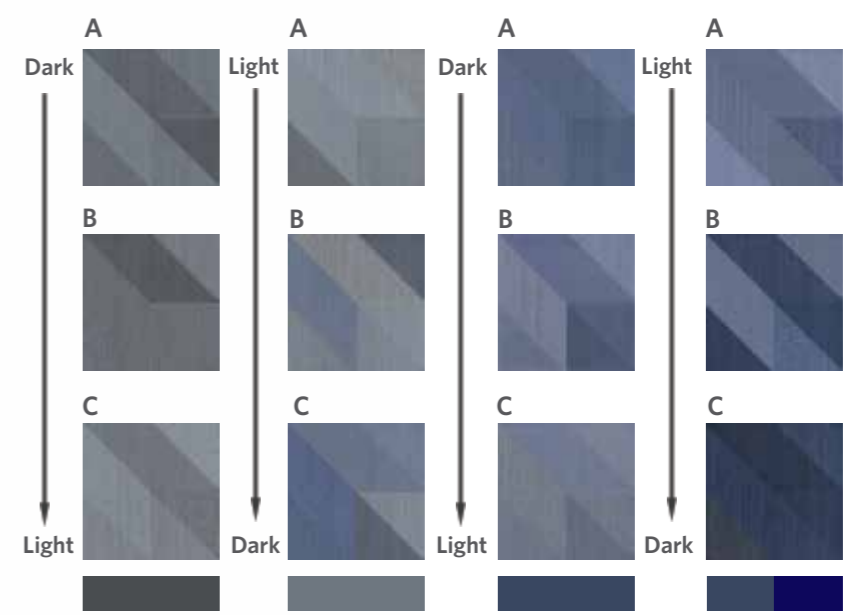

Each pattern has a three level gradation A-B-C resembling:  
Dark-Medium-Light values within each pattern set.  
All 4 patterns can be connected to create a larger gradation, or numerous other layout configurations.