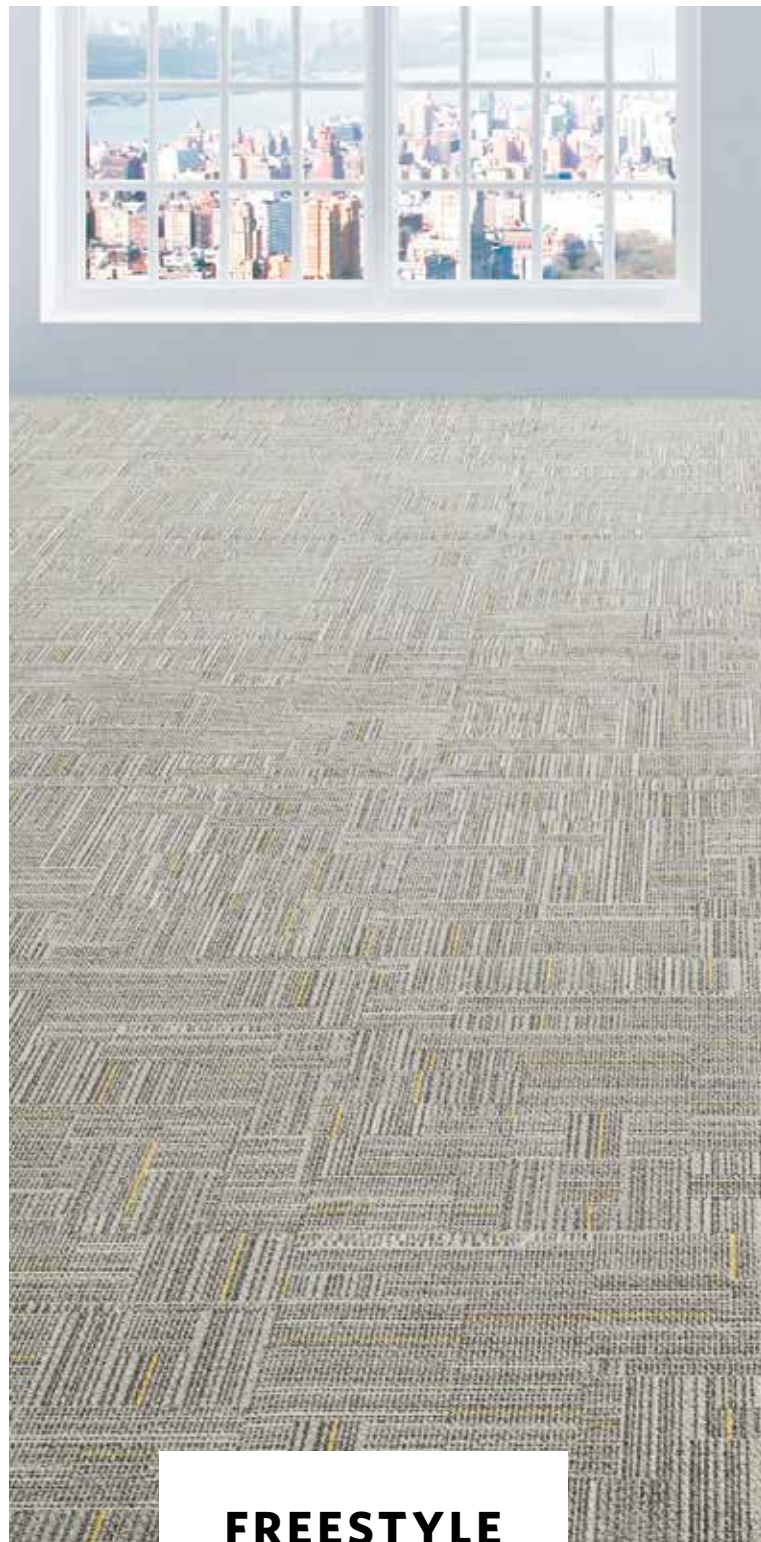

FREESTYLE

Color: Slam Vibe: Sun